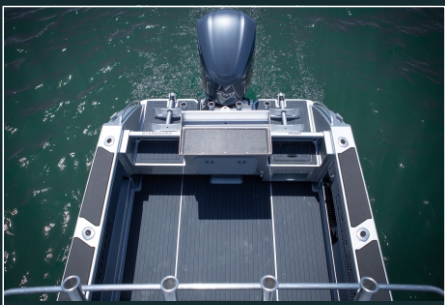

DARK GREY OVER BLACK STRAIGHT LINES